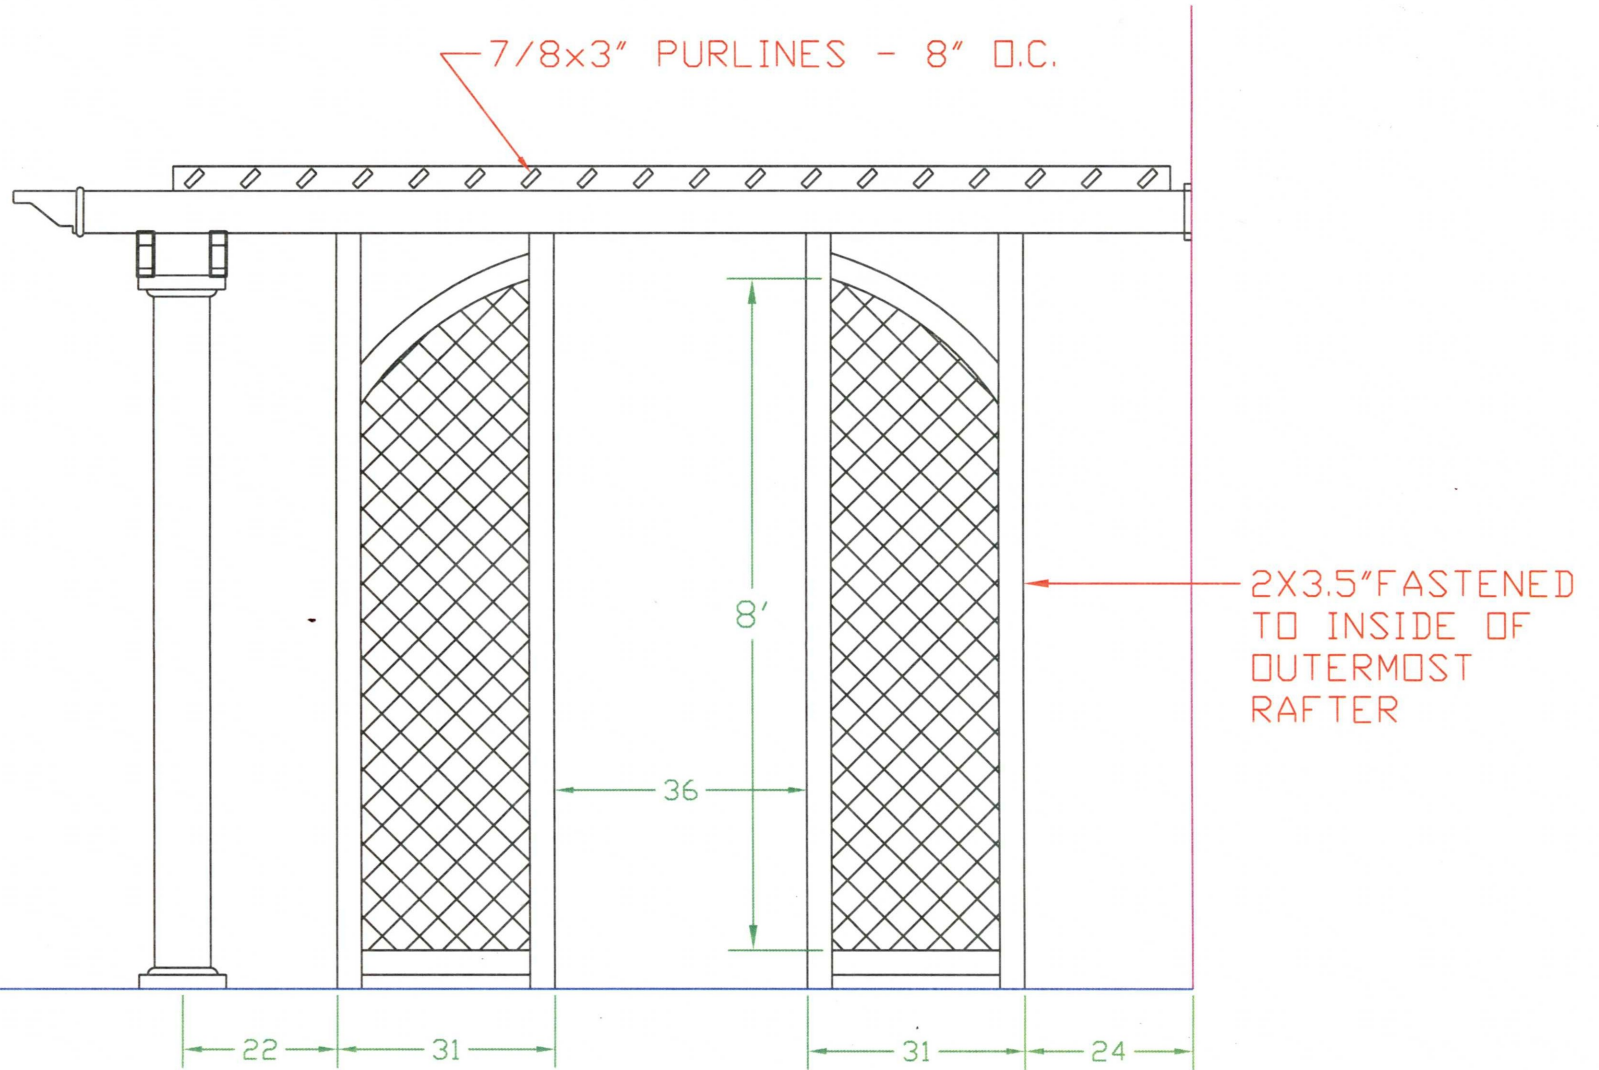

PERGOLA AND TRELLIS SIDE VIEW

LOVEWELL

FENCE & DECK

CUSTOMER NAME:

Mr. Smith

DATE:

09-19-2009

DRAWN BY:

SB

DRAWING NAME:

Deck Layout

SCALE:

NTS

REVISION:

001