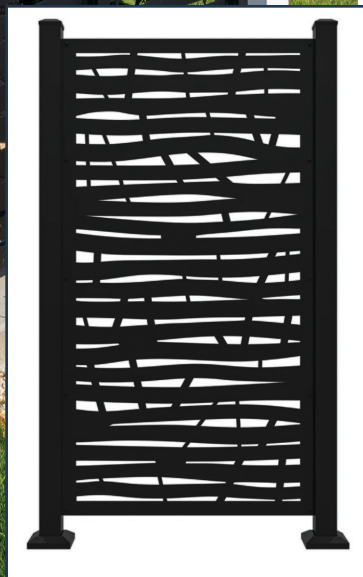

3003 Aluminum With 10-Year Screen Warranty

Screens Are 36" Wide x 68" Tall x .100" Thickness

Mounting Posts Are 3" Square By 73" Tall With 1/8" Thickness Aluminum

Engineered And Approved to IBC, NBC, and OBC Requirements

Sleek Pyramid Post Caps And A Two-Piece Base Cover For A Polished Look

In-Stock Designs

[NATURAL]

81% Privacy

[MODERN]

88% Privacy

MAIN OFFICE

21060 Holden Drive
Davenport, IA 52806